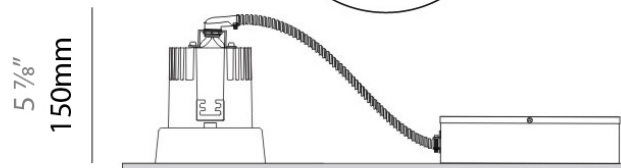

DIXIT RA8 RECESSED

L5600521

PROJECT	
TYPE	
NOTES	
QUANTITY	
DATE	

GENERAL

Series: Dixit
Subseries: Dixit RA8
Brand: Ivela
Division: Architectural
Mounting Type: Recessed
Mounting Location: Ceiling
Subcategory: Downlight

PHYSICAL

Shape: Round
Diameter (mm): 96
Diameter (in): 3 3/4
Height (mm): 110
Height (in): 4 5/16
Min. Recessing Depth (mm): 150
Min. Recessing Depth (in): 5 7/8
Light Distribution: Downlight
Weight (kg): 0.5
Weight (lbs): 1.10
Installation Requirement: Housing Required
Fixture Material: Aluminum

ELECTRICAL

Input Wattage Range: 10 - 19 W
Lamp Type: LED
Total Output Wattage (W): 9.5
Dimming: Tri-Mode (Non-Dimming and Phase Dimming (120Vac only) and 0-10V Dimming)
Driver Included: No
Driver Location: Recessed Housing
Driver Type: Constant Current - Universal
Driver Class: Class 2
Input Voltage (V): 120 - 277
Constant Current (mA): 350

LED

Color Temperature (°K): 3000
Max. Delivered Lumen (lm): 983
Nominal Lumen (lm): 1000
CRI: >80 CRI
Lamp Life (hrs): 50000

OPTICAL

Reflector°: 24

RATINGS AND CERTIFICATIONS

Certified By: Certified for North American Standards
IP rating: IP44