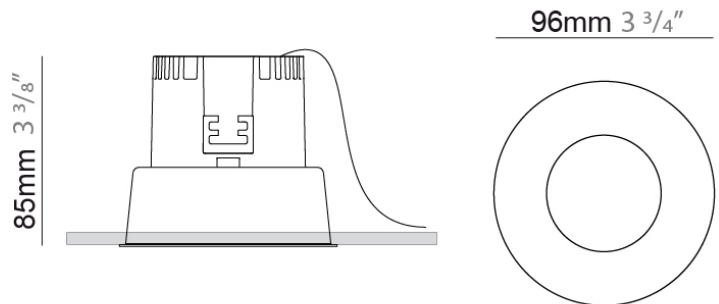

PROJECT	_____
TYPE	_____
NOTES	_____
QUANTITY	_____
DATE	_____

DIXIT RA8 RECESSED

L5600421

GENERAL

Series: Dixit
Subseries: Dixit RA8
Brand: Ivela
Division: Architectural
Mounting Type: Recessed
Mounting Location: Ceiling
Subcategory: Downlight

PHYSICAL

Shape: Round
Diameter (mm): 96
Diameter (in): 3 3/4
Height (mm): 85
Height (in): 3 3/8
Min. Recessing Depth (mm): 125
Min. Recessing Depth (in): 4 15/16
Light Distribution: Direct
Weight (kg): 0.5
Weight (lbs): 1.1
Diffuser: Clear Polycarbonate
Fixture Finish: MWH
Fixture Material: Aluminum Die Cast
Cut-out Measurements: 92mm (3 5/8")

ELECTRICAL

Input Wattage Range: 1 - 9 W
Lamp Type: LED
Total Output Wattage (W): 6.5
Driver Included: No
Driver Location: Recessed Housing
Housing: See components
Constant Current (MA): 250

LED

Color Temperature (°K): 3000
CRI: >80 CRI
Lamp Life (hrs): 50000

OPTICAL

Reflector: 25

RATINGS AND CERTIFICATIONS

IP rating: IP44